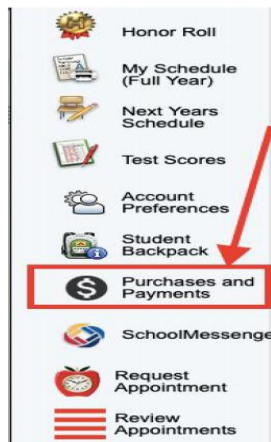

## Crimson Cliffs Middle School

**\*\*We are now using TouchBase to pay fees online\*\***  
**MySchoolFees will no longer be used.**

The **TouchBase** portal is accessed through your [Parent Powerschool Account \(linked here\)](#).

- If you don't have a Powerschool account [CLICK HERE](#)

To access the **TouchBase** Portal:

1. Sign In to your Powerschool Account.
2. Select your student from the tabs at the top left.

3. Using the Navigation bar at the left of your screen, scroll down until you see "Purchases & Payments"